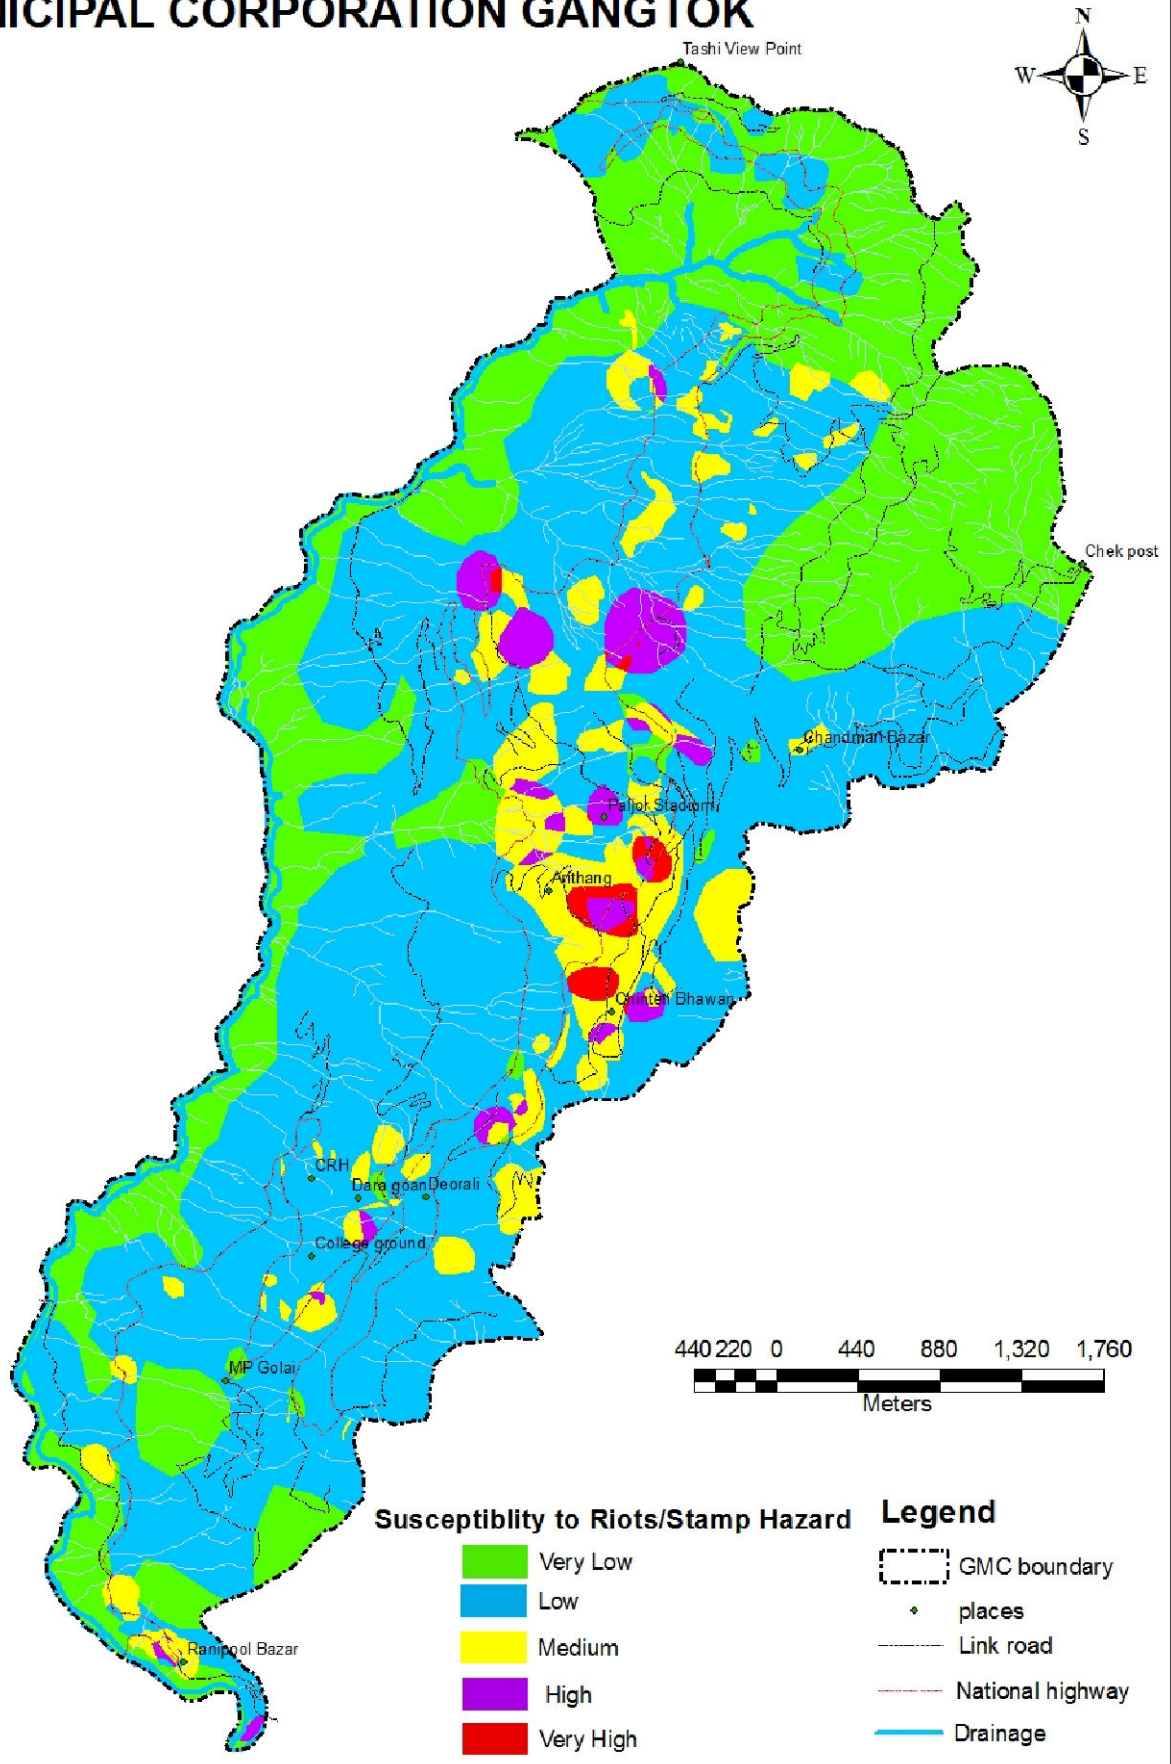

SUSCEPTIBILITY TO RIOTS/STAMP HAZARD MAP OF MUNICIPAL CORPORATION GANGTOK

Susceptibility to Riots/Stamp Hazard

- Very Low
- Low
- Medium
- High
- Very High

Legend

- GMC boundary
- places
- Link road
- National highway
- Drainage